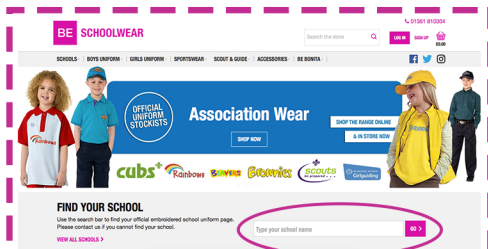

Official School Uniform available to order online at www.beschoolwear.co.uk

1) Visit our website and use the new 'Find Your School' feature on our homepage to find your school's online uniform shop.

2) Once you've found your school, select the products in the size and colour you require then add to your cart.