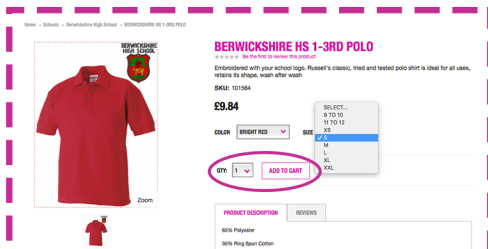

Official School Uniform available to order online at www.beschoolwear.co.uk

1) Visit our website and use the new 'Find Your School' feature on our homepage to find your school's online uniform shop.

2) Once you've found your school, select the products in the size and colour you require then add to your cart.