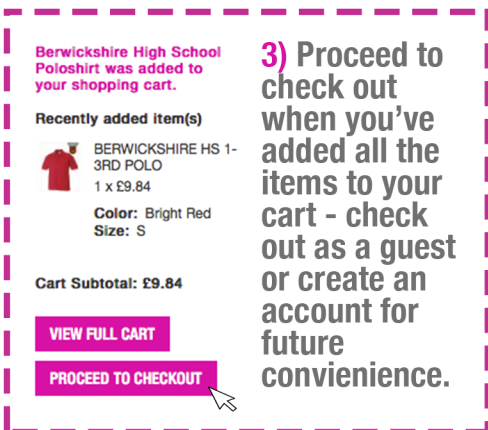

Official School Uniform available to order online at www.beschoolwear.co.uk

1) Visit our website and use the new 'Find Your School' feature on our homepage to find your school's online uniform shop.

2) Once you've found your school, select the products in the size and colour you require then add to your cart.