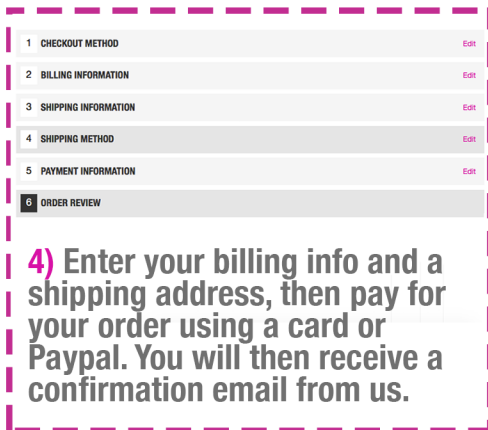

Official School Uniform available to order online at www.beschoolwear.co.uk

1) Visit our website and use the new 'Find Your School' feature on our homepage to find your school's online uniform shop.

2) Once you've found your school, select the products in the size and colour you require then add to your cart.

3) Proceed to check out when you've added all the items to your cart - check out as a guest or create an account for future convenience.

4) Enter your billing info and a shipping address, then pay for your order using a card or Paypal. You will then receive a confirmation email from us.