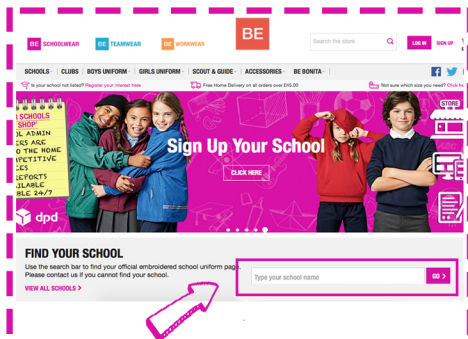

Order your school uniform online at

www.beschoolwear.co.uk

1) Visit our website and use the 'FIND YOUR SCHOOL' feature on our homepage to search for your school's online uniform shop.

2) Once you've found your school, select the products in the size and colour you require then add to your shopping cart.