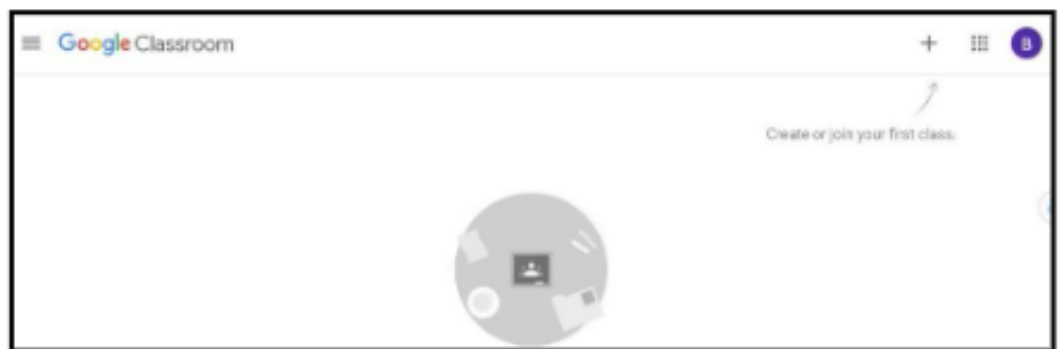

When your child has signed into their account they can access their Google Classroom for their year group.

To do this, click on the app launcher (group of squares) and select Google Classroom. This will link to the Google Classroom home page where you will see the Google Classroom invite(s) for this year for your child.