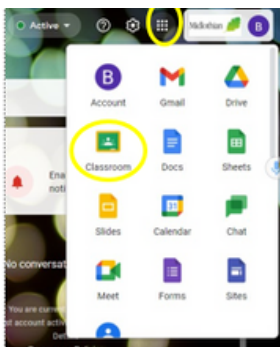

## QUICK GUIDE

Dear Parents/Carers,

Children access their Google Classroom and other resources in Google Workspace directly through their Google account. For children to sign in to their Google account which has been set up for them they should search for 'gmail', then type in their unique Google e-mail address and password.

When your child has signed into their account they can access their Google Classroom for their year group.

To do this, click on the app launcher (group of squares) and select Google Classroom. This will link to the Google Classroom home page where you will see the Google Classroom invite(s) for this year for your child.